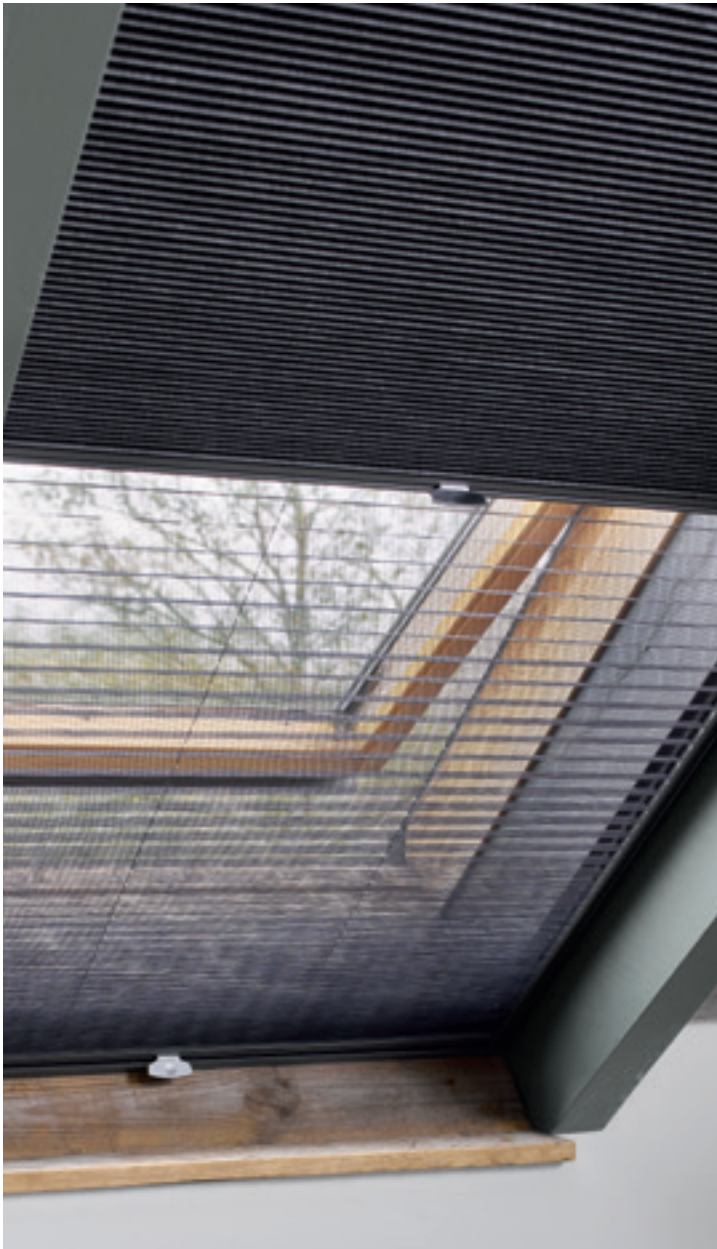

Plissé Shades

Uniquely decorative, with a shape that suits your style

Luxaflex®

Plissé Shades

Visually versatile

At Luxaflex® we appreciate the demands of today's homes, and just how unique those demands can be. It's this variety of window shapes, light control, privacy needs and your personal style, that influenced our exciting new range of Plissé Shades. From crisp, minimal white to strong colourful on trend Ikat designs, Plissé Shades can be a discreet, refined backdrop or a bold focal point for your home.

Sustainable fabrics

Our new Plissé Shades collection features over ninety beautiful and sustainable fabrics that are Cradle to Cradle Certified™. This certification means you can make a responsible choice for your home and family. A wide selection of Plissé Shades fabrics are made from recycled material to help support the environment.

NEW Melby screen fabric

Our new 20 mm Melby screen fabric is both practical and attractive providing maximum transparency to the outside view.

Melby screen fabric - Skylight Insect Screens

Luxaflex® Skylight Insect Screens are made with Melby screen fabric mounted in a discreet frame and can also be combined with 25 mm Duette® Shade or 20 mm Plissé Shade fabrics.

Benefits

- Fresh air ventilation for a more comfortable home
- Keeps your home cooler in the summer
- Ideal for bedrooms
- Easy to maintain and clean

TruFit®

Designed for the 20 mm Plissé Shades collection, TruFit® is a sophisticated way to install Plissé Shades directly onto the glass without drilling. It's a simple handle operated lifting system, ideal for Tilt & Turn windows, doors but also for standard windows.